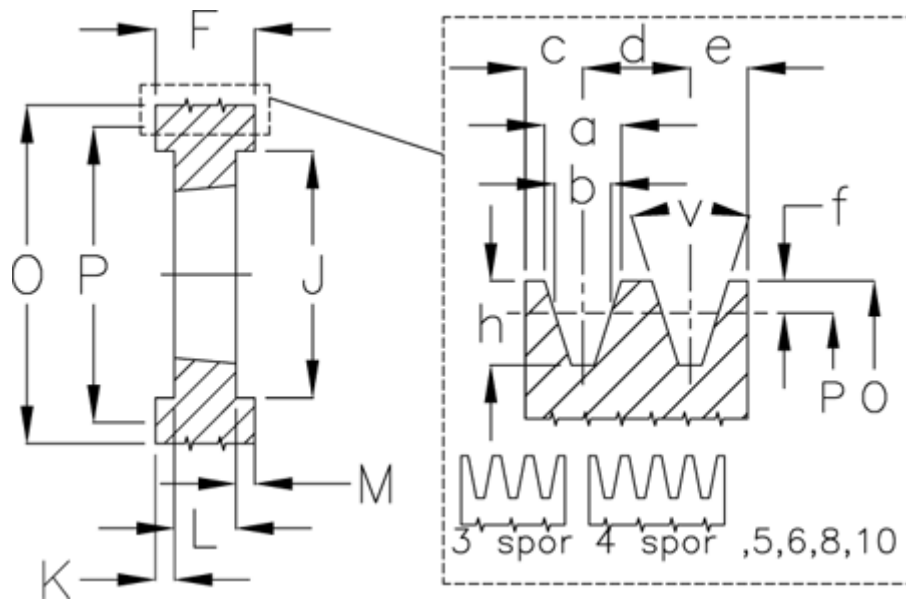

Article number: 604112028008

Description: V-belt pulley SPC 280/8 TL3535

## Measures

a	= 22.0	For bush	= 3535	O	= 289.6
b	= 19.0	h	= 23.8	P	= 280
Bush $\zeta$ max	= 90	J	= 224	Type	= SPC
c	= 17.0	K	= 62	v	= 34 degrees
d	= 25.5	L	= 89		
e	= 17.0	m	= 62.0		
f	= 4.8	N	= -		
F	= 213	Number of ribs	= 8		